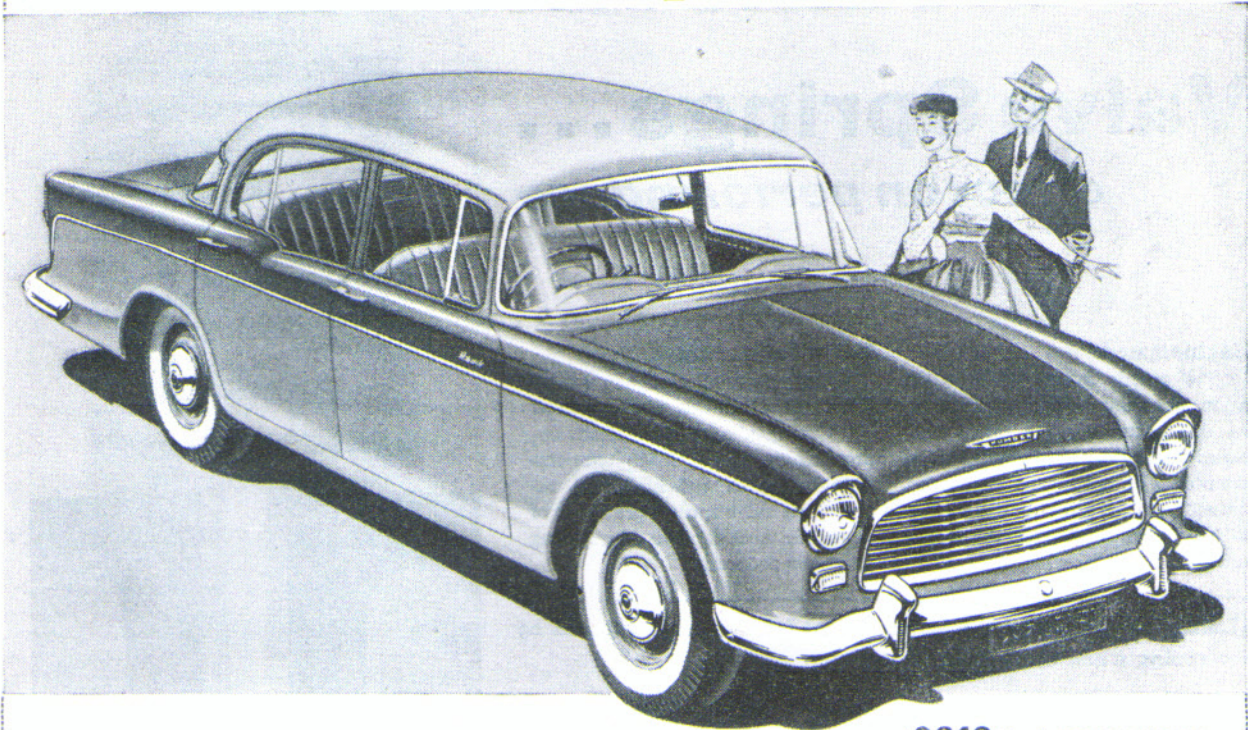

The incomparable

£840 plus £22.7.0 purchase tax.
White-wall tyres and chromium rim-finishers available as extras.

HUMBER HAWK

A car of distinguished appearance combining luxurious comfort and a smooth yet powerful performance with the highest standards of road holding and reliability.

Comfort

Exceptionally wide doors plus a lower floor give remarkably easy access to the luxury of a 6-seater interior that is inches more roomy in every direction.

Performance

The newly developed powerful Humber engine gives a performance that is smoother, more exciting—and economical.

Safety

These are the features: rugged unit construction ★ panoramic visibility ★ low centre of gravity ★ instant response ... vivid acceleration and powerful brakes

WITH FULLY AUTOMATIC TRANSMISSION OR OVERDRIVE AVAILABLE AS AN EXTRA
(Available also as a touring limousine)

A product of

ROOTES MOTORS LTD

HUMBER LTD · DIVISION OF ROOTES MOTORS LTD · LONDON SHOWROOMS AND EXPORT DIVISION · ROOTES LTD · DEVONSHIRE HOUSE · FICCADILLY · LONDON · W.1